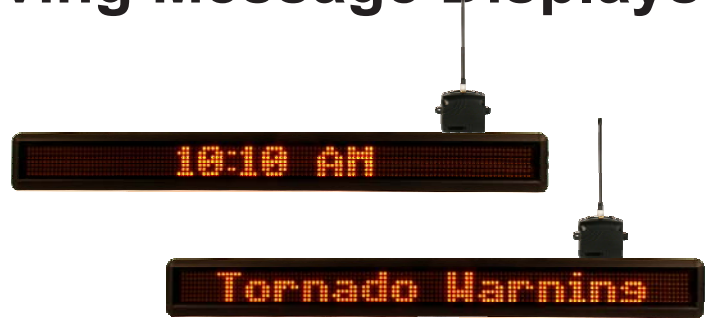

SL7x120TC Wireless Moving Message Displays

Specifications

Viewing Distance:	Up to 100 ft.
Case Dimensions:	4.25"H x 38.7"L x 1.75"D
Display Dimensions:	2.62"H x 37.0"L
Display Weight:	9.7lbs.
Display Array:	120 Columns x 7 Rows
Display Memory:	512 Bytes
Pixel Size:	.3"
Pixel (LED) Color:	8 colors & 3 rainbow effects
Center-to-center Pixel Spacing (pitch):	.3"
Character Size:	2.1"
Character Array:	20 Characters
Memory Retention:	10 years
Message Capacity:	16 emergency messages
Message Operating Modes:	25 consisting of: Auto, Flash, Hold, Interlock, Roll (6 directions), Rotate, Slide, Snow, Sparkle, Spray, Star Burst, Switch, Twinkle, Wipe (6 directions) or Cycle Color. (Roll Left is default for emergency messages)
Receiver:	BRG UHF
Receiver Dimensions:	3.75"W x 2.87"H x 1.25"D
Zoning:	Yes. Determined by receiver
Clock:	Yes. 12 or 24 hour format
Display Power:	110 VAC
Power Consumption:	32 Watts
Maximum Power Cord Length:	10 ft.
Case Material:	Extruded Aluminum
Limited Warranty:	One-year parts and labor, factory servicing
Operating Temperature:	32 to 120 F
Humidity Range:	0% to 95% non-condensing
Mounting:	Hardware to accommodate wall mounting

Options

UPS Battery Backup:	Internal to display
UPS Run Time:	30+ minutes continuous
Double Sided Mounts:	Rigid Ceiling Mount or Chain Mount

Moving message displays can be utilized as a digital clock or as a moving message display during emergencies.

The SL7x120TC wireless message board is an economical way to alert students and faculty in each classroom of emergencies. During an emergency, the sign changes into an alpha-numeric warning system that will display one of the pre-defined messages or the Text-to-Speech message that is typed into the BRG Wireless Control Program.