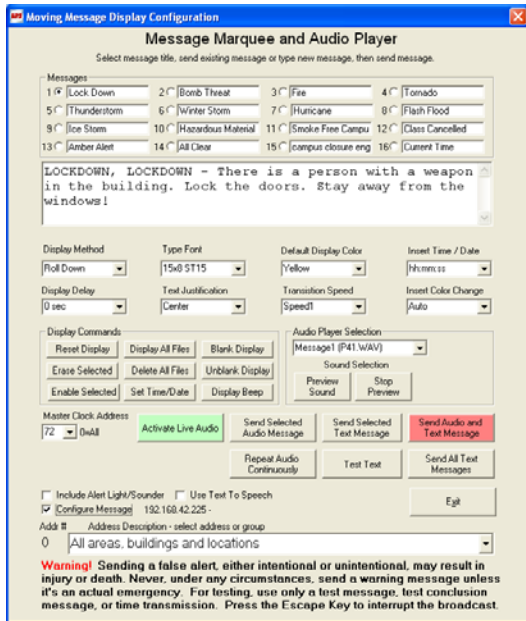

# 100 Watt Master Transmitter Emergency Mass Notification with TTS

The RSEN100-EMN-TTS Emergency Notification Master Transmitter is able to send emergency messages to wireless speakers and wireless message boards and synchronizes the time on all message boards and secondary clocks.

## Standard features Include:

- 100 Watt UHF FM transmitter
- 3 db external gain mast antenna
- Ethernet connection
- Pre-defined emergency audio & text messages
- Broadcast live audio from any touch tone or cellular telephone
- Text-to-speech (TTS) using AT&T TTS Technology
- Voice over IP (VoIP)
- Password protection
- The choice of over 58 professionally recorded announcements in English and Spanish, male and female
- Ability to record custom messages and save them to a CF Card
- Security code needed to activate phone messages
- Powerful microprocessor
- BRG Master Alarm Schedule Software
- Connection for optional GPS time receiver
- Un-interruptable power supply (UPS)
- Watt meter
- Locking Steel case (20.5"W x 11.25"H x 20"D)
- Field signal tester
- System installation manual
- Toll Free Technical support
- 1-year warranty

## BRG Moving Message Display Configuration Software

The moving message display configuration software allows you to set-up 16 emergency messages that can be activated by computer or telephone and deliver the message to an entire facility/campus within seconds.

The above window shows the default window for activating emergency messages.

The above window shows the configuration window that is utilized to set-up your 16 pre-defined messages.