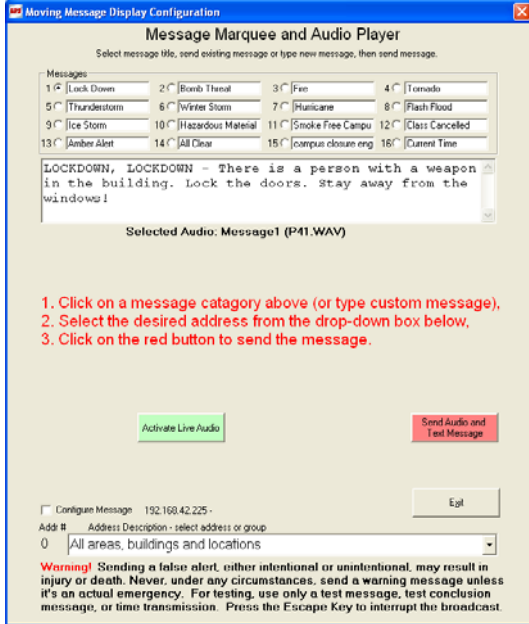

Master Transmitter Accessories

BRG Moving Message Display Configuration Software

The moving message display configuration software allows you to set-up 16 emergency messages that can be activated by computer or telephone and deliver the message to an entire facility/campus within seconds.

The above window shows the default window for activating emergency messages.