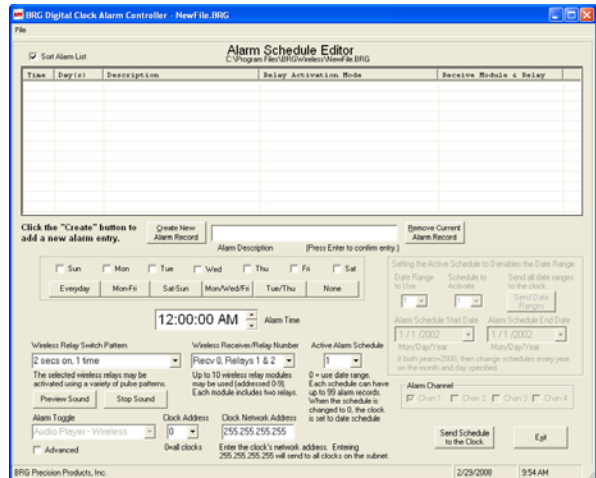

BRG Master Alarm Schedule Software

The alarm schedule software allows schools and businesses to easily set up 99 different alarm schedules

600 N River Street • Derby, Kansas 67037
800-295-0220 • 316-788-2000
Sales Fax: 720-293-9393
Email: sales@brgproducts.com
Web Site: <http://www.brgwireless.com>